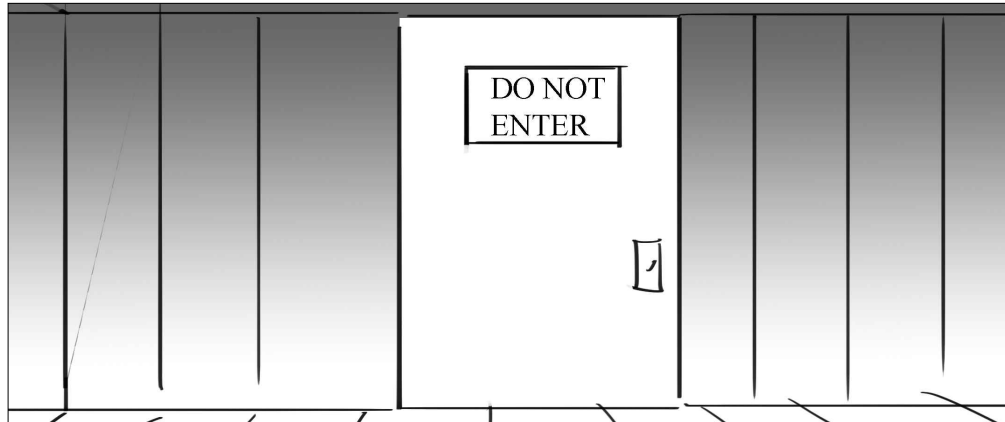

ROOF TOP SEQUENCE

Boards: 20 | Shots: 20 | Duration: 0:40 | Aspect Ratio: 239 : 100
DRAFT: DECEMBER 6, 2021

1A

0:00

2A

0:02

3A

0:04

4A

0:06

ROOF TOP SEQUENCE

Boards: 20 | Shots: 20 | Duration: 0:40 | Aspect Ratio: 2.39 : 1.00
DRAFT: DECEMBER 6, 2021

ROOF TOP SEQUENCE

Boards: 20 | Shots: 20 | Duration: 0:40 | Aspect Ratio: 2.39 : 1.00
DRAFT: DECEMBER 6, 2021

ROOF TOP SEQUENCE

Boards: 20 | Shots: 20 | Duration: 0:40 | Aspect Ratio: 239 : 100
DRAFT: DECEMBER 6, 2021

ROOF TOP SEQUENCE

Boards: 20 | Shots: 20 | Duration: 0:40 | Aspect Ratio: 2.39 : 1.00
DRAFT: DECEMBER 6, 2021