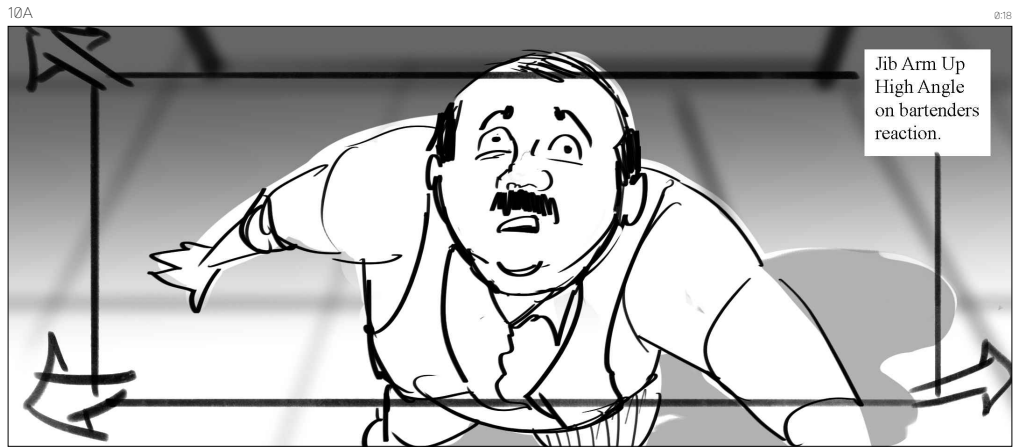

4A

0:06

ROOF TOP SEQUENCE

Boards: 20 | Shots: 20 | Duration: 0:40 | Aspect Ratio: 2.39 : 1.00
DRAFT: DECEMBER 6, 2021

ROOF TOP SEQUENCE

Boards: 20 | Shots: 20 | Duration: 0:40 | Aspect Ratio: 2.39 : 1.00
DRAFT: DECEMBER 6, 2021

ROOF TOP SEQUENCE

Boards: 20 | Shots: 20 | Duration: 0:40 | Aspect Ratio: 239 : 100
DRAFT: DECEMBER 6, 2021

ROOF TOP SEQUENCE

Boards: 20 | Shots: 20 | Duration: 0:40 | Aspect Ratio: 2.39 : 1.00
DRAFT: DECEMBER 6, 2021