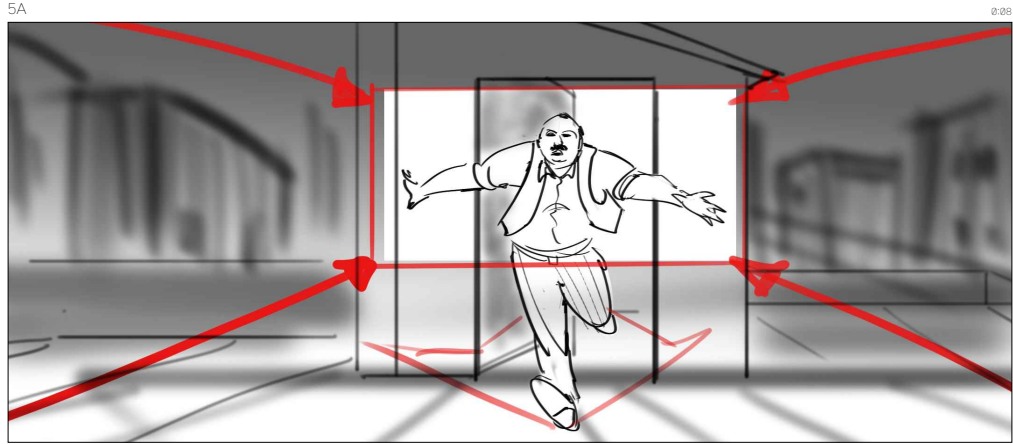

ROOF TOP SEQUENCE

Boards: 20 | Shots: 20 | Duration: 0:40 | Aspect Ratio: 239 : 100
DRAFT: DECEMBER 6, 2021

1A

0:00

2A

0:02

3A

0:04

4A

0:06

ROOF TOP SEQUENCE

Boards: 20 | Shots: 20 | Duration: 0:40 | Aspect Ratio: 2.39 : 1.00
DRAFT: DECEMBER 6, 2021

ROOF TOP SEQUENCE

Boards: 20 | Shots: 20 | Duration: 0:40 | Aspect Ratio: 2.39 : 1.00
DRAFT: DECEMBER 6, 2021

ROOF TOP SEQUENCE

Boards: 20 | Shots: 20 | Duration: 0:40 | Aspect Ratio: 239 : 100
DRAFT: DECEMBER 6, 2021

ROOF TOP SEQUENCE

Boards: 20 | Shots: 20 | Duration: 0:40 | Aspect Ratio: 2.39 : 1.00
DRAFT: DECEMBER 6, 2021