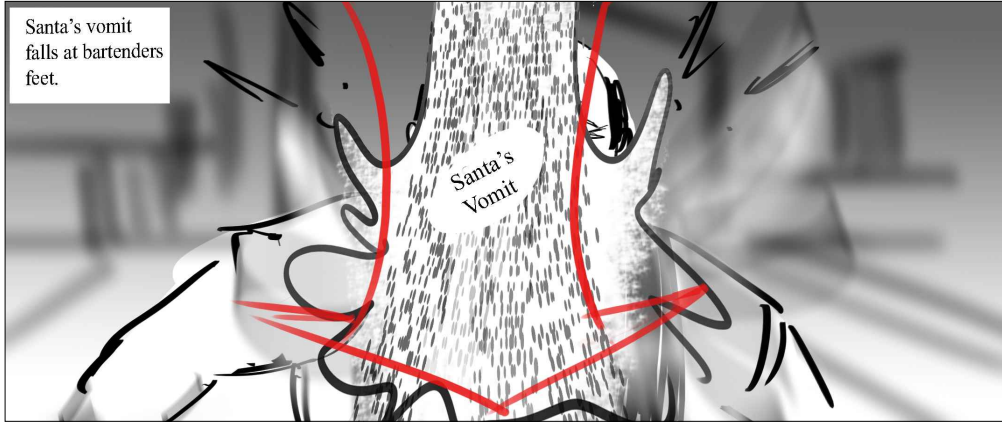

ROOF TOP SEQUENCE

Boards: 20 | Shots: 20 | Duration: 0:40 | Aspect Ratio: 239 : 100
DRAFT: DECEMBER 6, 2021

ROOF TOP SEQUENCE

Boards: 20 | Shots: 20 | Duration: 0:40 | Aspect Ratio: 2.39 : 1.00
DRAFT: DECEMBER 6, 2021

17A

0:32

Santa's vomit falls at bartenders feet.

18A

0:34

Camera tilts down.

19A

0:36