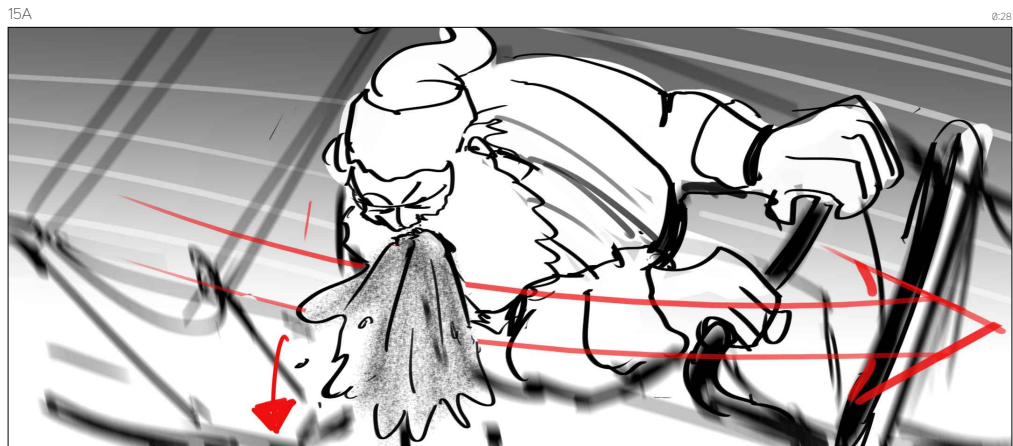

4A

0:06

ROOF TOP SEQUENCE

Boards: 20 | Shots: 20 | Duration: 0:40 | Aspect Ratio: 2.39 : 1.00
DRAFT: DECEMBER 6, 2021

ROOF TOP SEQUENCE

Boards: 20 | Shots: 20 | Duration: 0:40 | Aspect Ratio: 2.39 : 1.00
DRAFT: DECEMBER 6, 2021

ROOF TOP SEQUENCE

Boards: 20 | Shots: 20 | Duration: 0:40 | Aspect Ratio: 239 : 100
DRAFT: DECEMBER 6, 2021

ROOF TOP SEQUENCE

Boards: 20 | Shots: 20 | Duration: 0:40 | Aspect Ratio: 2.39 : 1.00
DRAFT: DECEMBER 6, 2021