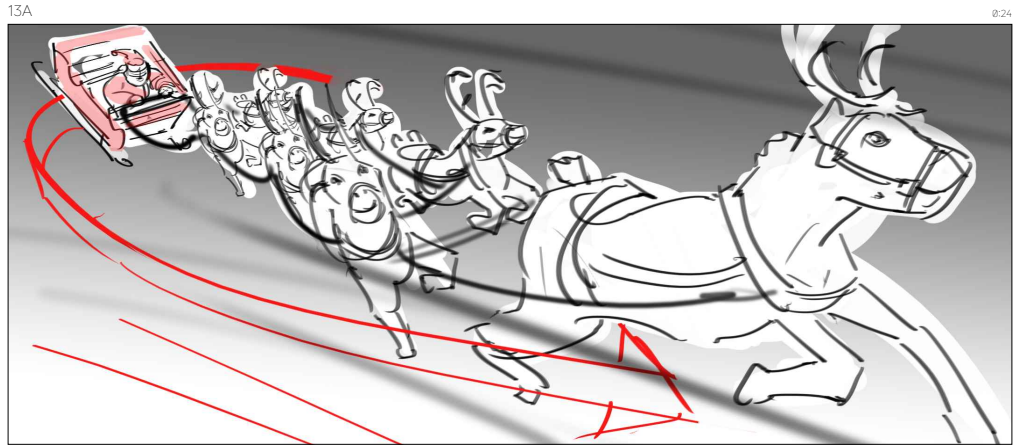

ROOF TOP SEQUENCE

Boards: 20 | Shots: 20 | Duration: 0:40 | Aspect Ratio: 239 : 100
DRAFT: DECEMBER 6, 2021

1A

0:00

2A

0:02

3A

0:04

4A

0:06

ROOF TOP SEQUENCE

Boards: 20 | Shots: 20 | Duration: 0:40 | Aspect Ratio: 2.39 : 1.00
DRAFT: DECEMBER 6, 2021

ROOF TOP SEQUENCE

Boards: 20 | Shots: 20 | Duration: 0:40 | Aspect Ratio: 2.39 : 1.00
DRAFT: DECEMBER 6, 2021

ROOF TOP SEQUENCE

Boards: 20 | Shots: 20 | Duration: 0:40 | Aspect Ratio: 239 : 100
DRAFT: DECEMBER 6, 2021

ROOF TOP SEQUENCE

Boards: 20 | Shots: 20 | Duration: 0:40 | Aspect Ratio: 2.39 : 1.00
DRAFT: DECEMBER 6, 2021