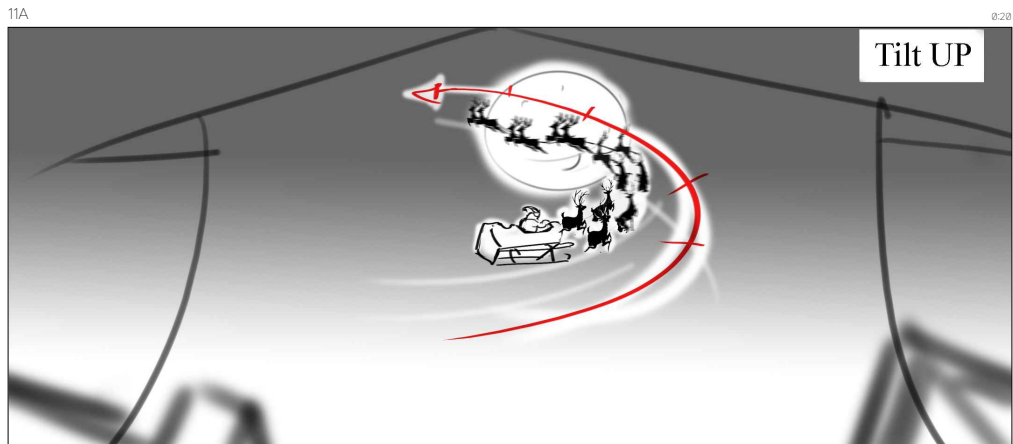

4A

0:06

ROOF TOP SEQUENCE

Boards: 20 | Shots: 20 | Duration: 0:40 | Aspect Ratio: 2.39 : 1.00
DRAFT: DECEMBER 6, 2021

ROOF TOP SEQUENCE

Boards: 20 | Shots: 20 | Duration: 0:40 | Aspect Ratio: 2.39 : 1.00
DRAFT: DECEMBER 6, 2021

ROOF TOP SEQUENCE

Boards: 20 | Shots: 20 | Duration: 0:40 | Aspect Ratio: 239 : 100
DRAFT: DECEMBER 6, 2021

ROOF TOP SEQUENCE

Boards: 20 | Shots: 20 | Duration: 0:40 | Aspect Ratio: 2.39 : 1.00
DRAFT: DECEMBER 6, 2021