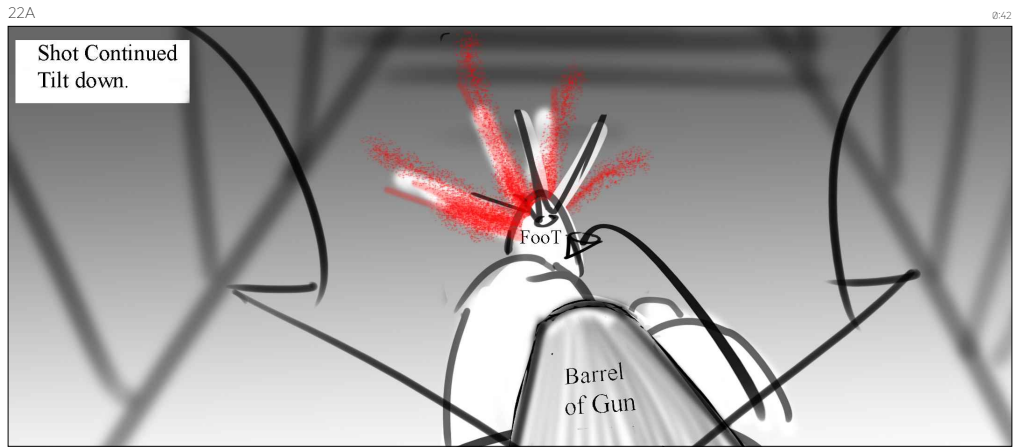

0:36

20A

0:38

MISC KILLS

Boards: 30 | Shots: 30 | Duration: 1:00 | Aspect Ratio: 239 : 100
DRAFT: JANUARY 28, 2022

MISC KILLS

Boards: 30 | Shots: 30 | Duration: 1:00 | Aspect Ratio: 239 : 100
DRAFT: JANUARY 28, 2022

MISC KILLS

Boards: 30 | Shots: 30 | Duration: 1:00 | Aspect Ratio: 2.39 : 1.00
DRAFT: JANUARY 28, 2022