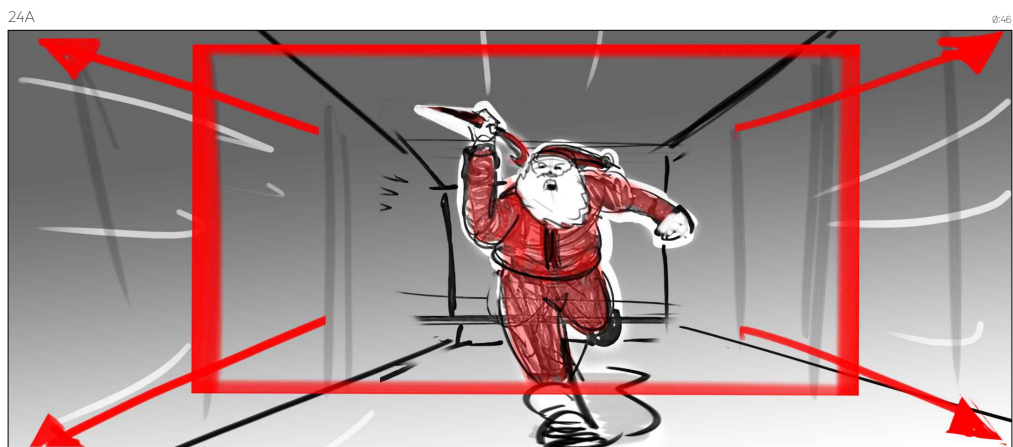

0:36

20A

0:38

MISC KILLS

Boards: 30 | Shots: 30 | Duration: 1:00 | Aspect Ratio: 239 : 100
DRAFT: JANUARY 28, 2022

MISC KILLS

Boards: 30 | Shots: 30 | Duration: 1:00 | Aspect Ratio: 239 : 100
DRAFT: JANUARY 28, 2022