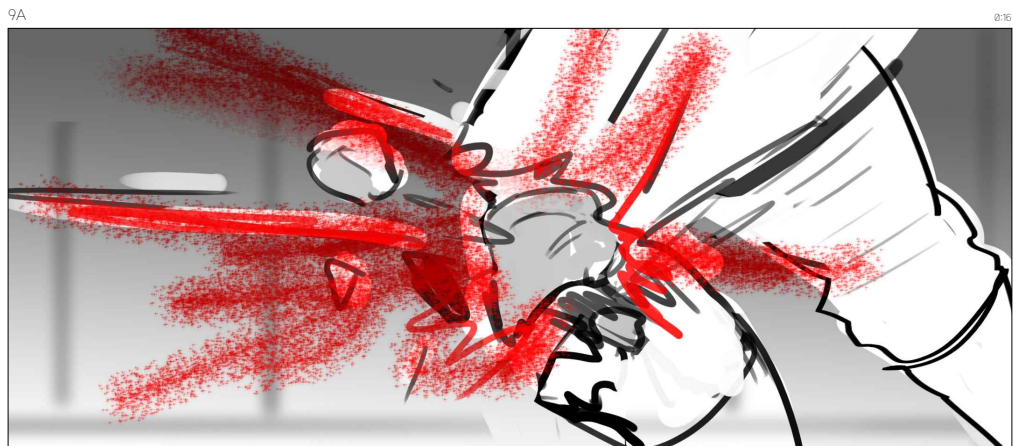

0:10

CU on Sledgehammer
swinging

7A

0:12

Clean shot of
Goon#2's Kneecap

8A

0:14

Shot cont.
Sledgehammer
hit Goon #2 Knee.

MISC KILLS

Boards: 30 | Shots: 30 | Duration: 1:00 | Aspect Ratio: 2.39 : 1.00
DRAFT: JANUARY 28, 2022

MISC KILLS

Boards: 30 | Shots: 30 | Duration: 1:00 | Aspect Ratio: 239 : 100
DRAFT: JANUARY 28, 2022