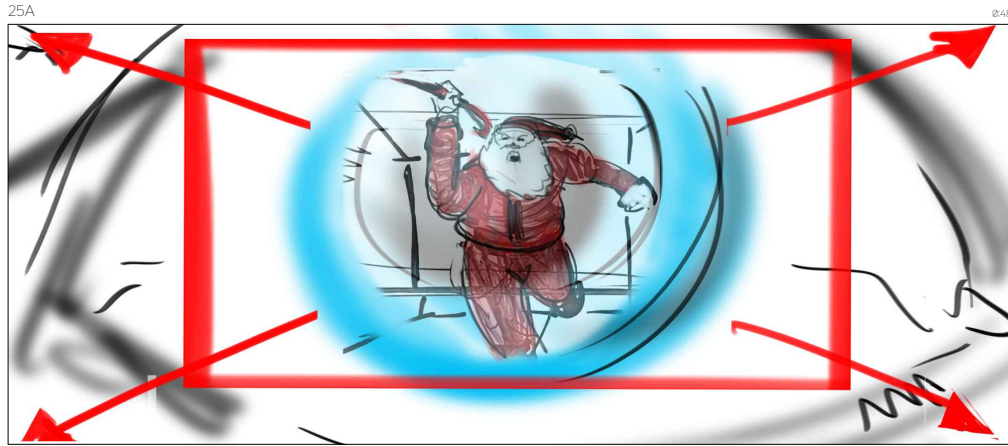

0:36

20A

0:38

MISC KILLS

Boards: 30 | Shots: 30 | Duration: 1:00 | Aspect Ratio: 239 : 100
DRAFT: JANUARY 28, 2022

MISC KILLS

Boards: 30 | Shots: 30 | Duration: 1:00 | Aspect Ratio: 239 : 100
DRAFT: JANUARY 28, 2022

MISC KILLS

Boards: 30 | Shots: 30 | Duration: 1:00 | Aspect Ratio: 2.39 : 1.00
DRAFT: JANUARY 28, 2022