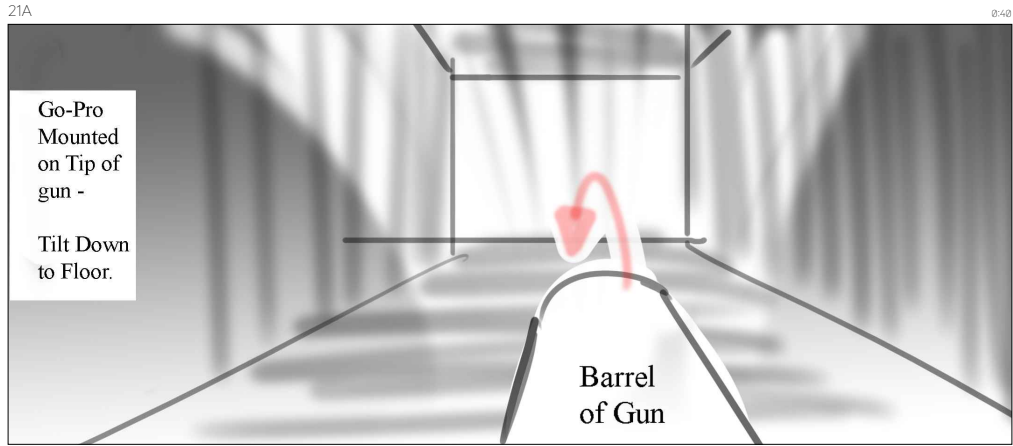

0:36

20A

0:38

MISC KILLS

Boards: 30 | Shots: 30 | Duration: 1:00 | Aspect Ratio: 239 : 100
DRAFT: JANUARY 28, 2022

MISC KILLS

Boards: 30 | Shots: 30 | Duration: 1:00 | Aspect Ratio: 239 : 100
DRAFT: JANUARY 28, 2022

MISC KILLS

Boards: 30 | Shots: 30 | Duration: 1:00 | Aspect Ratio: 2.39 : 1.00
DRAFT: JANUARY 28, 2022