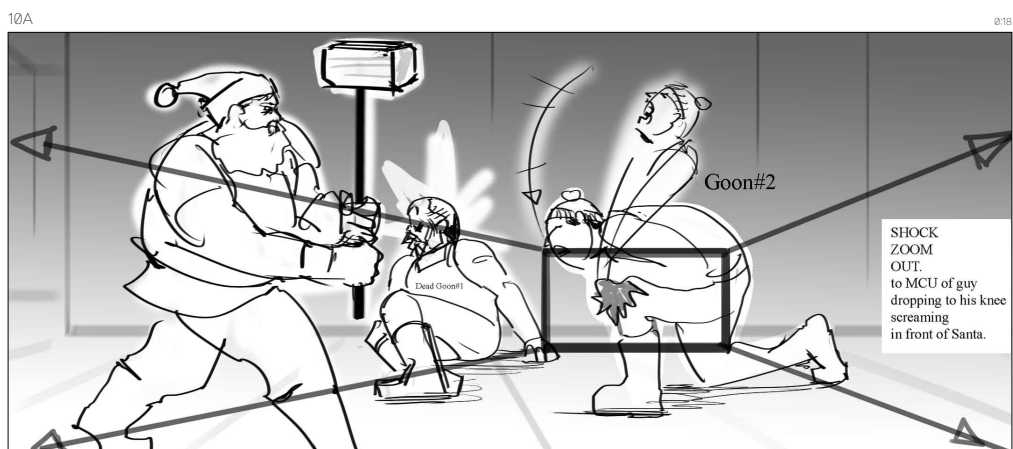

MISC KILLS

Boards: 30 | Shots: 30 | Duration: 1:00 | Aspect Ratio: 2.39 : 1.00
DRAFT: JANUARY 28, 2022