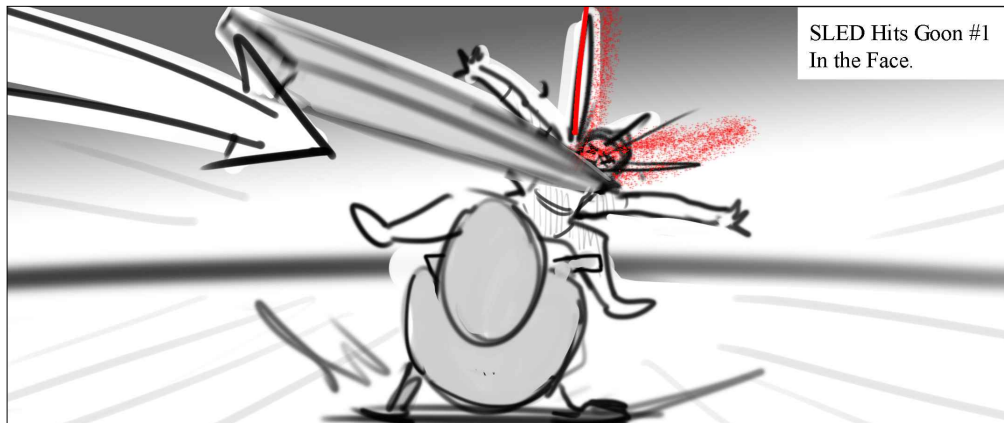

# SC\_130\_131\_133\_NEW SNOWMOBILE CHASE

Boards: 61 | Shots: 61 | Duration: 2:02 | Aspect Ratio: 2.39 : 1.00  
DRAFT: JANUARY 17, 2022

21A

0:40

22A

0:42

23A

0:44