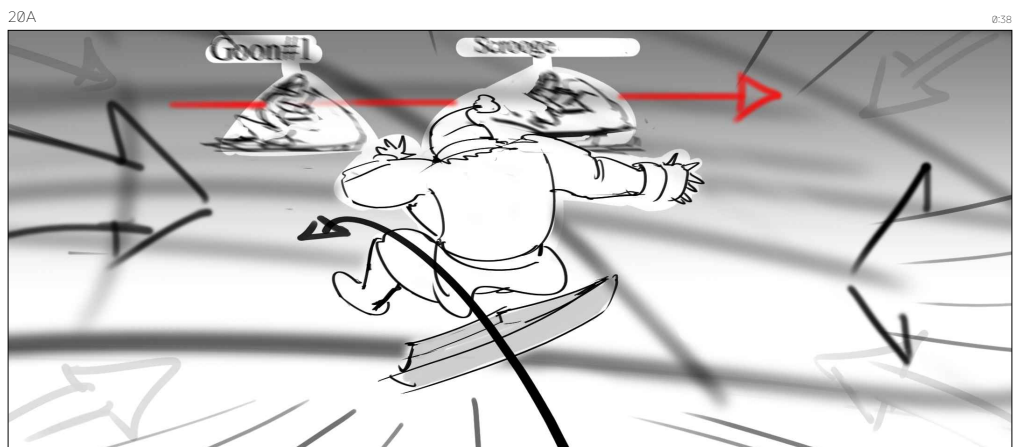

SC_130_131_133_NEW SNOWMOBILE CHASE

Boards: 61 | Shots: 61 | Duration: 2:02 | Aspect Ratio: 239 : 100
DRAFT: JANUARY 17, 2022