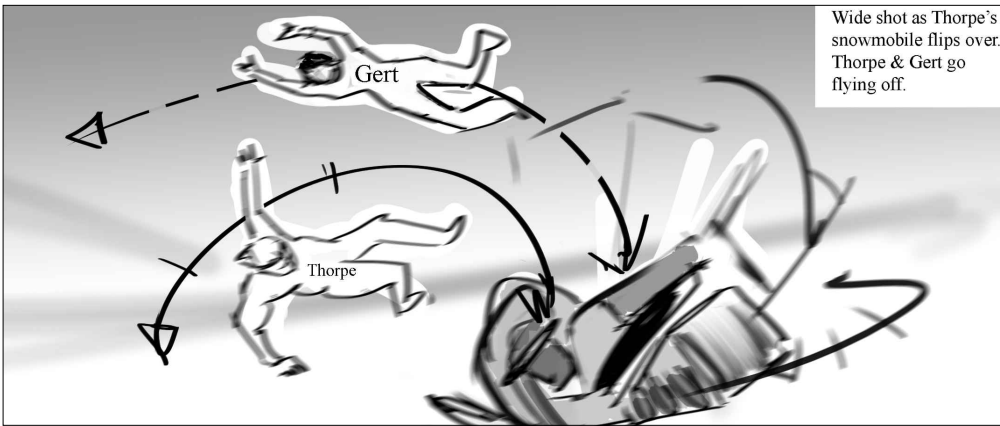

# SC\_130\_131\_133\_NEW SNOWMOBILE CHASE

Boards: 61 | Shots: 61 | Duration: 2:02 | Aspect Ratio: 239 : 100  
DRAFT: JANUARY 17, 2022

53A

144

CU on Thorpe  
Turn the Wheel

54A

146

Wide shot as Thorpe's  
snowmobile flips over.  
Thorpe & Gert go  
flying off.