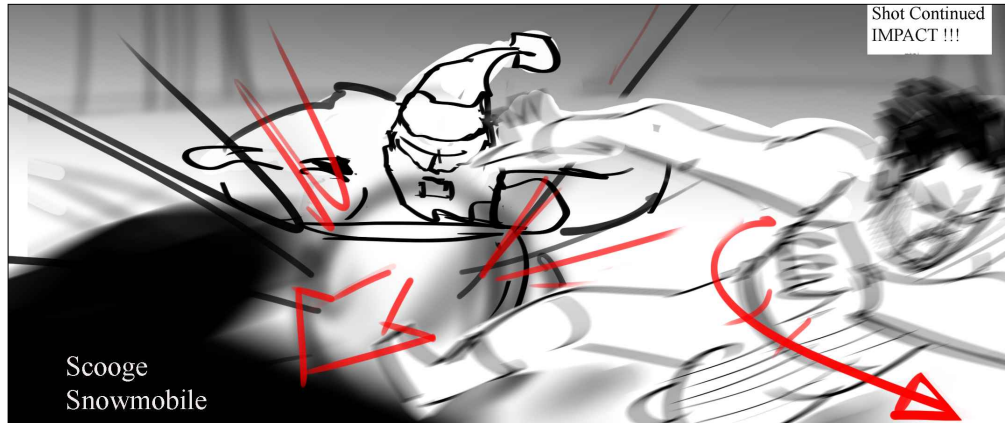

# SC\_130\_131\_133\_NEW SNOWMOBILE CHASE

Boards: 61 | Shots: 61 | Duration: 2:02 | Aspect Ratio: 239 : 100  
DRAFT: JANUARY 17, 2022

41A

120

42A

122

43A

124