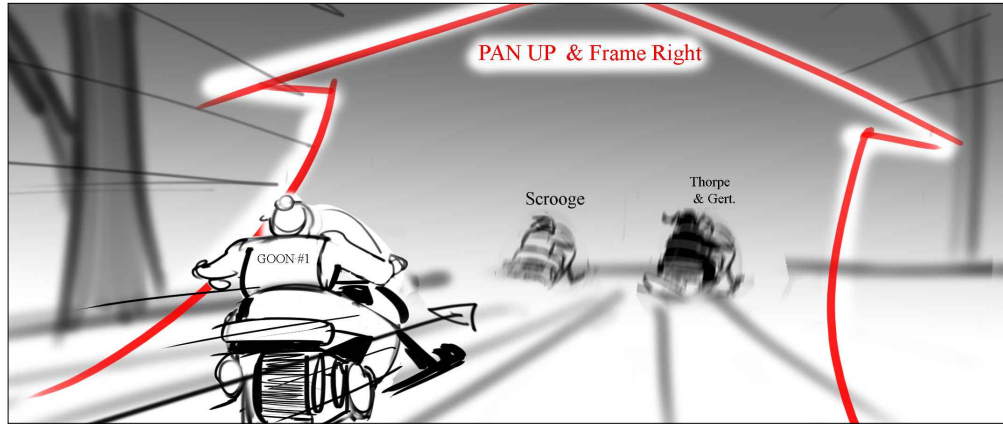

SC_130_131_133_NEW SNOWMOBILE CHASE

Boards: 61 | Shots: 61 | Duration: 2:02 | Aspect Ratio: 2.39 : 1.00
DRAFT: JANUARY 17, 2022

13A

0:24