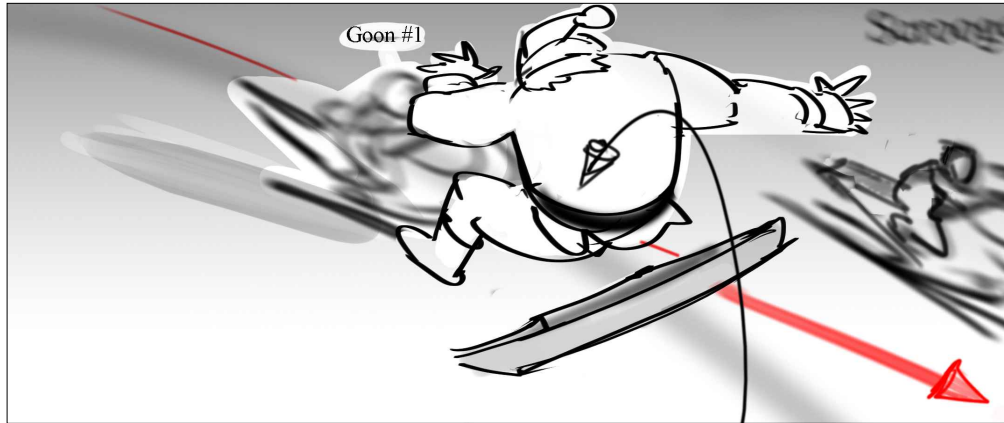

SC_130_131_133_NEW SNOWMOBILE CHASE

Boards: 61 | Shots: 61 | Duration: 2:02 | Aspect Ratio: 2.39 : 1.00
DRAFT: JANUARY 17, 2022

21A

0:40