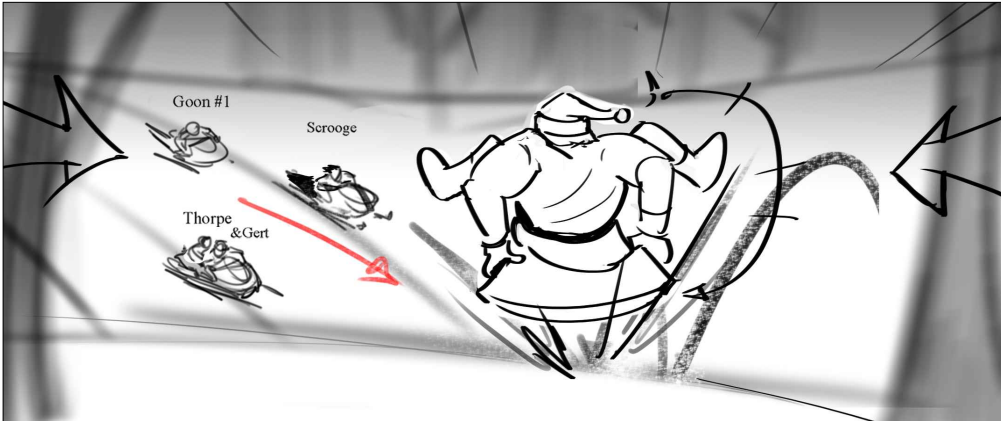

# SC\_130\_131\_133\_NEW SNOWMOBILE CHASE

Boards: 61 | Shots: 61 | Duration: 2:02 | Aspect Ratio: 239 : 100  
DRAFT: JANUARY 17, 2022

5A

0:08

6A

0:10

7A

0:12