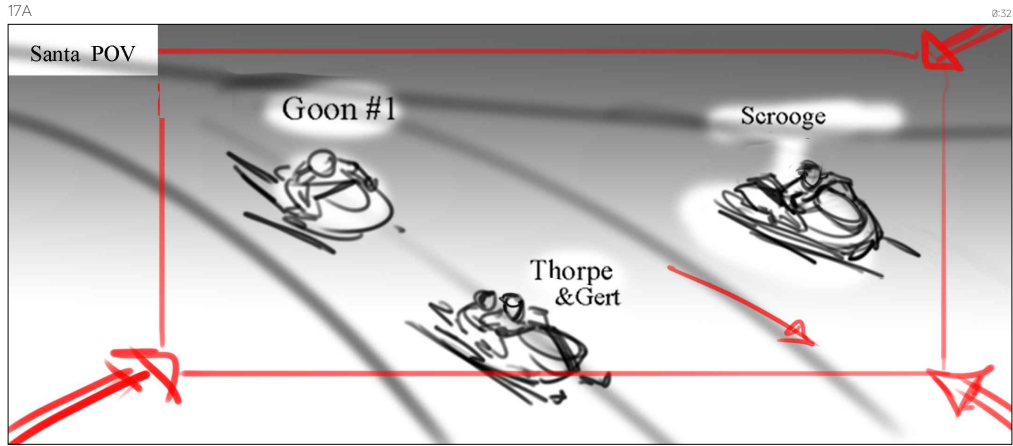

SC_130_131_133_NEW SNOWMOBILE CHASE

Boards: 61 | Shots: 61 | Duration: 2:02 | Aspect Ratio: 239 : 100
DRAFT: JANUARY 17, 2022